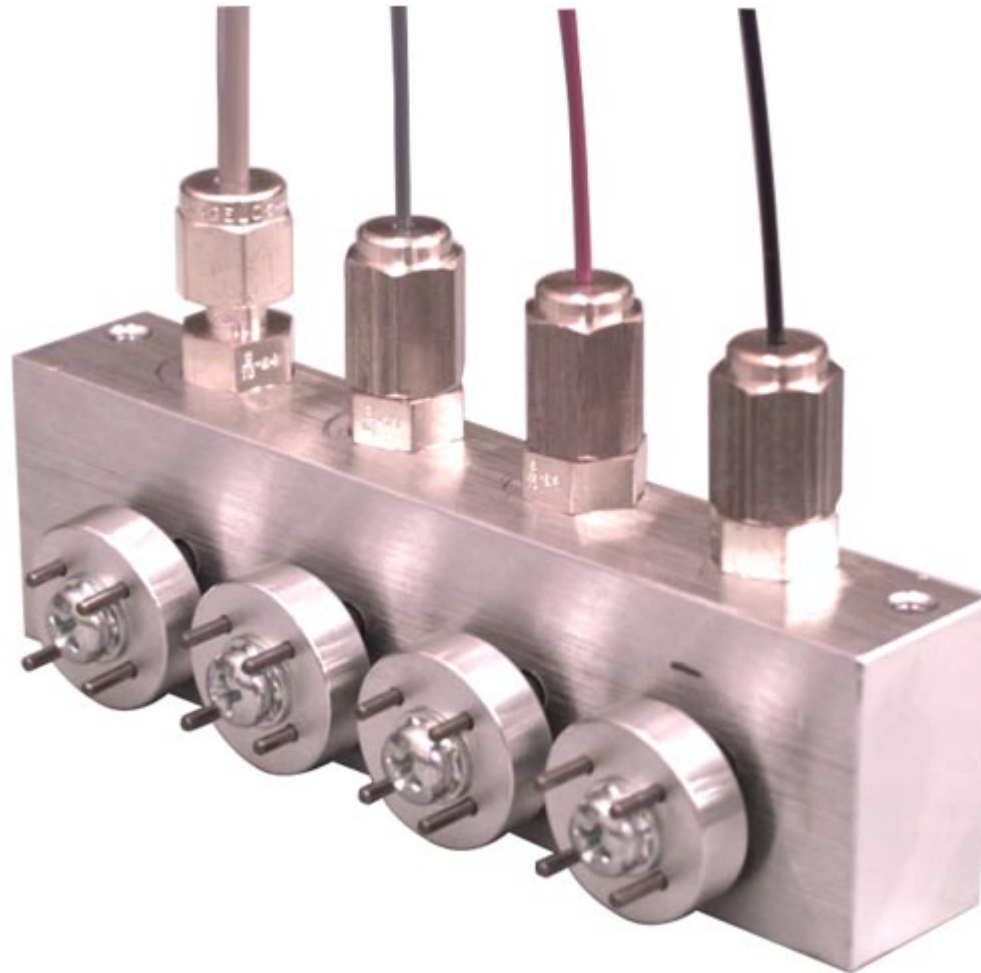

ASSY, KIT, DETECTOR EFC INLET PLUM

NOTES:

XX